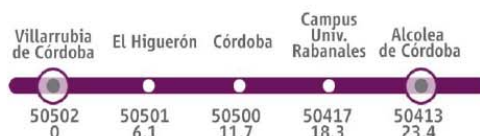

MD	8:30	8:36	8:43	8:50	8:55	S,D,F
13.205	MD	10:34	10:40	10:47	10:54	10:59	DIARIO
13.215	MD	14:46	14:52	14:59	15:08	15:13	DIARIO
13.217	MD	15:56	16:02	16:09	16:18	16:23	DIARIO
13.221	MD	18:28	18:34	18:44	18:54	18:59	DIARIO
13.225	MD	20:25	20:31	20:37	-	-	S,D,F