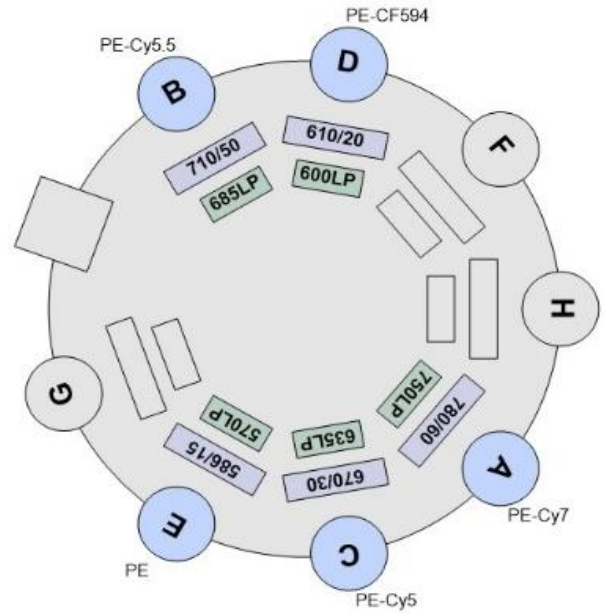

BD FACS CELESTA SORP

4 Lasers, 16 Colors

UCO 2-Blue 3-Red 5-YG 6-Violet

Blue Laser
(488nm)
FSC

Yel Gr Laser
(561nm)

Red Laser
(637nm)

Violet Laser
(405nm)