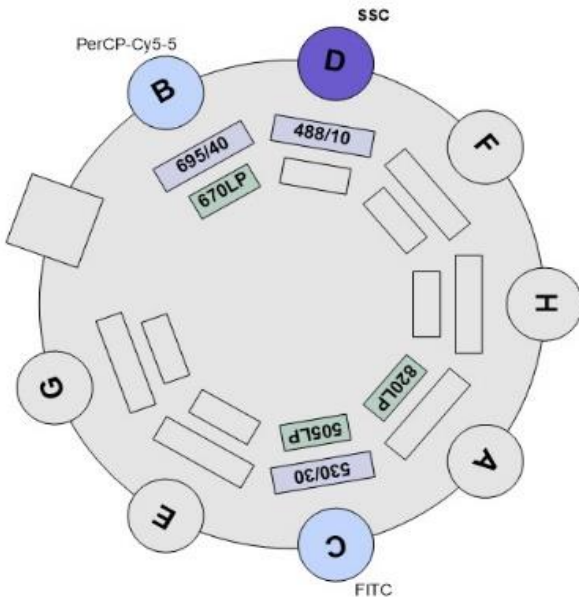

BD FACS CELESTA SORP

4 Lasers, 16 Colors

UCO 2-Blue 3-Red 5-YG 6-Violet

Blue Laser
(488nm)
FSC

Yel Gr Laser
(561nm)

Red Laser
(637nm)

Violet Laser
(405nm)