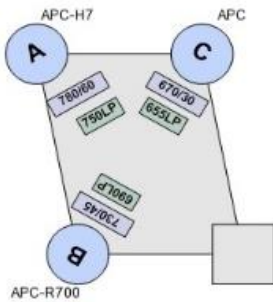

BD FACS CELESTA SORP

4 Lasers, 16 Colors

UCO 2-Blue 3-Red 5-YG 6-Violet

Blue Laser
(488nm)
FSC

Yel Gr Laser
(561nm)

Red Laser
(637nm)

Violet Laser
(405nm)