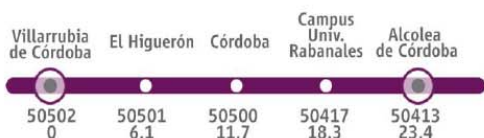

MD	8:30	8:36	8:43	8:50	8:55	S,D,F
13.205	MD	10:34	10:40	10:47	10:54	10:59	DIARIO
13.215	MD	14:46	14:52	14:59	15:08	15:13	DIARIO
13.217	MD	15:56	16:02	16:09	16:18	16:23	DIARIO
13.221	MD	18:28	18:34	18:44	18:54	18:59	DIARIO
13.225	MD	20:25	20:31	20:37	-	-	S,D,F